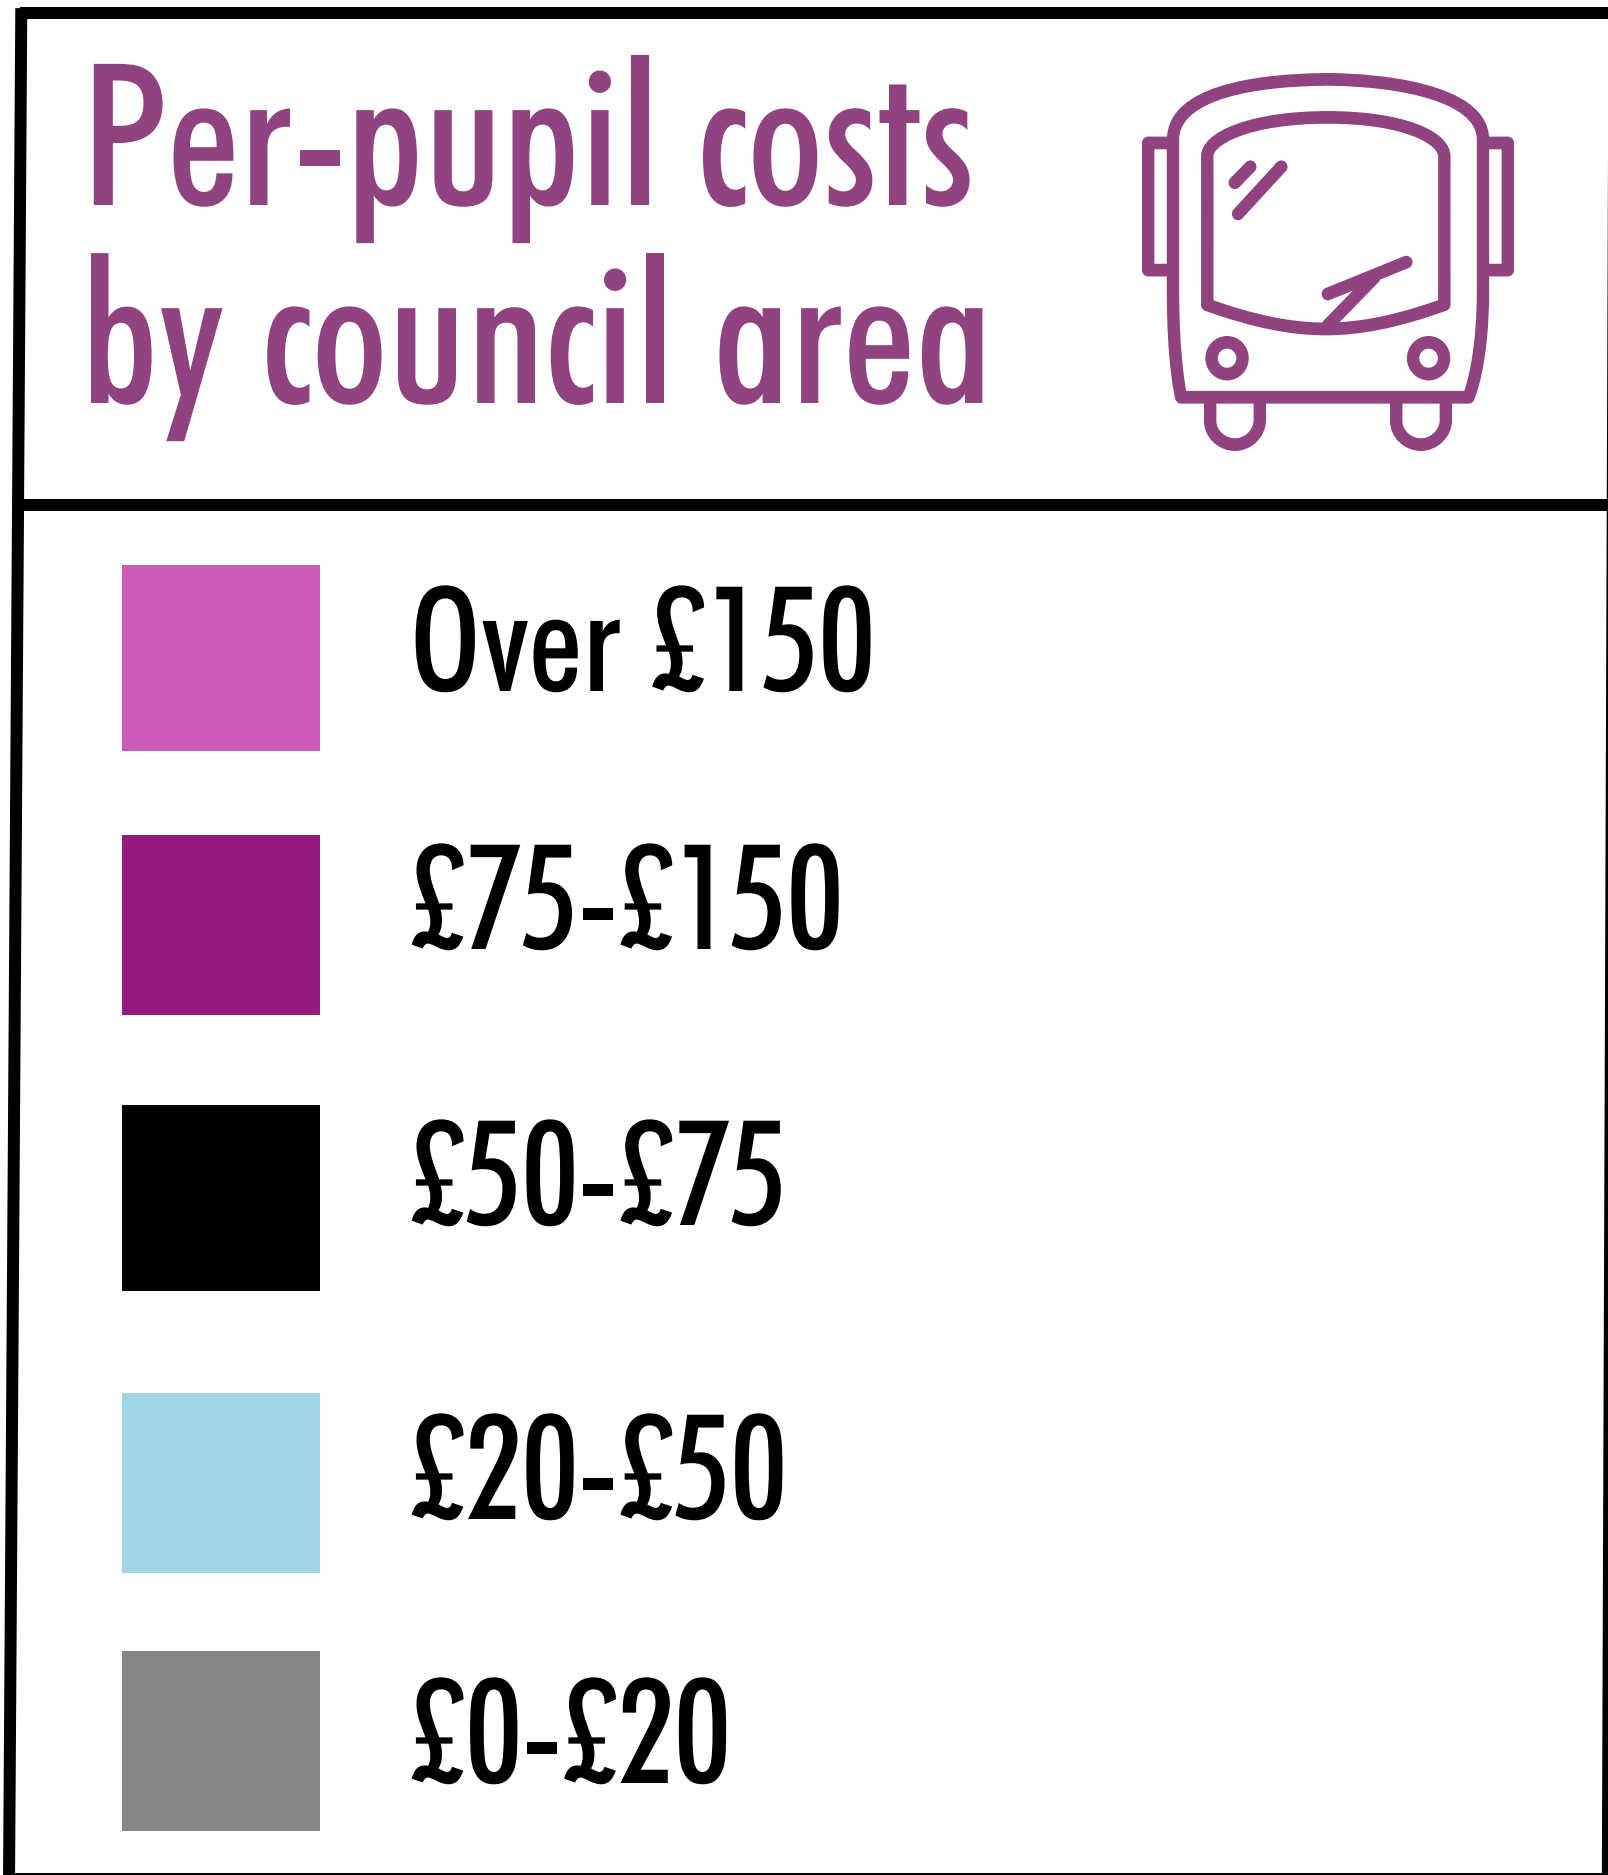

THE COSTS OF DELIVERING HOME TO SCHOOL TRANSPORT

Council type	Per pupil av.
Counties	£93
Cities	£9
England average	£15

A NEW DEAL FOR COUNTIES:
Fair and sustainable funding