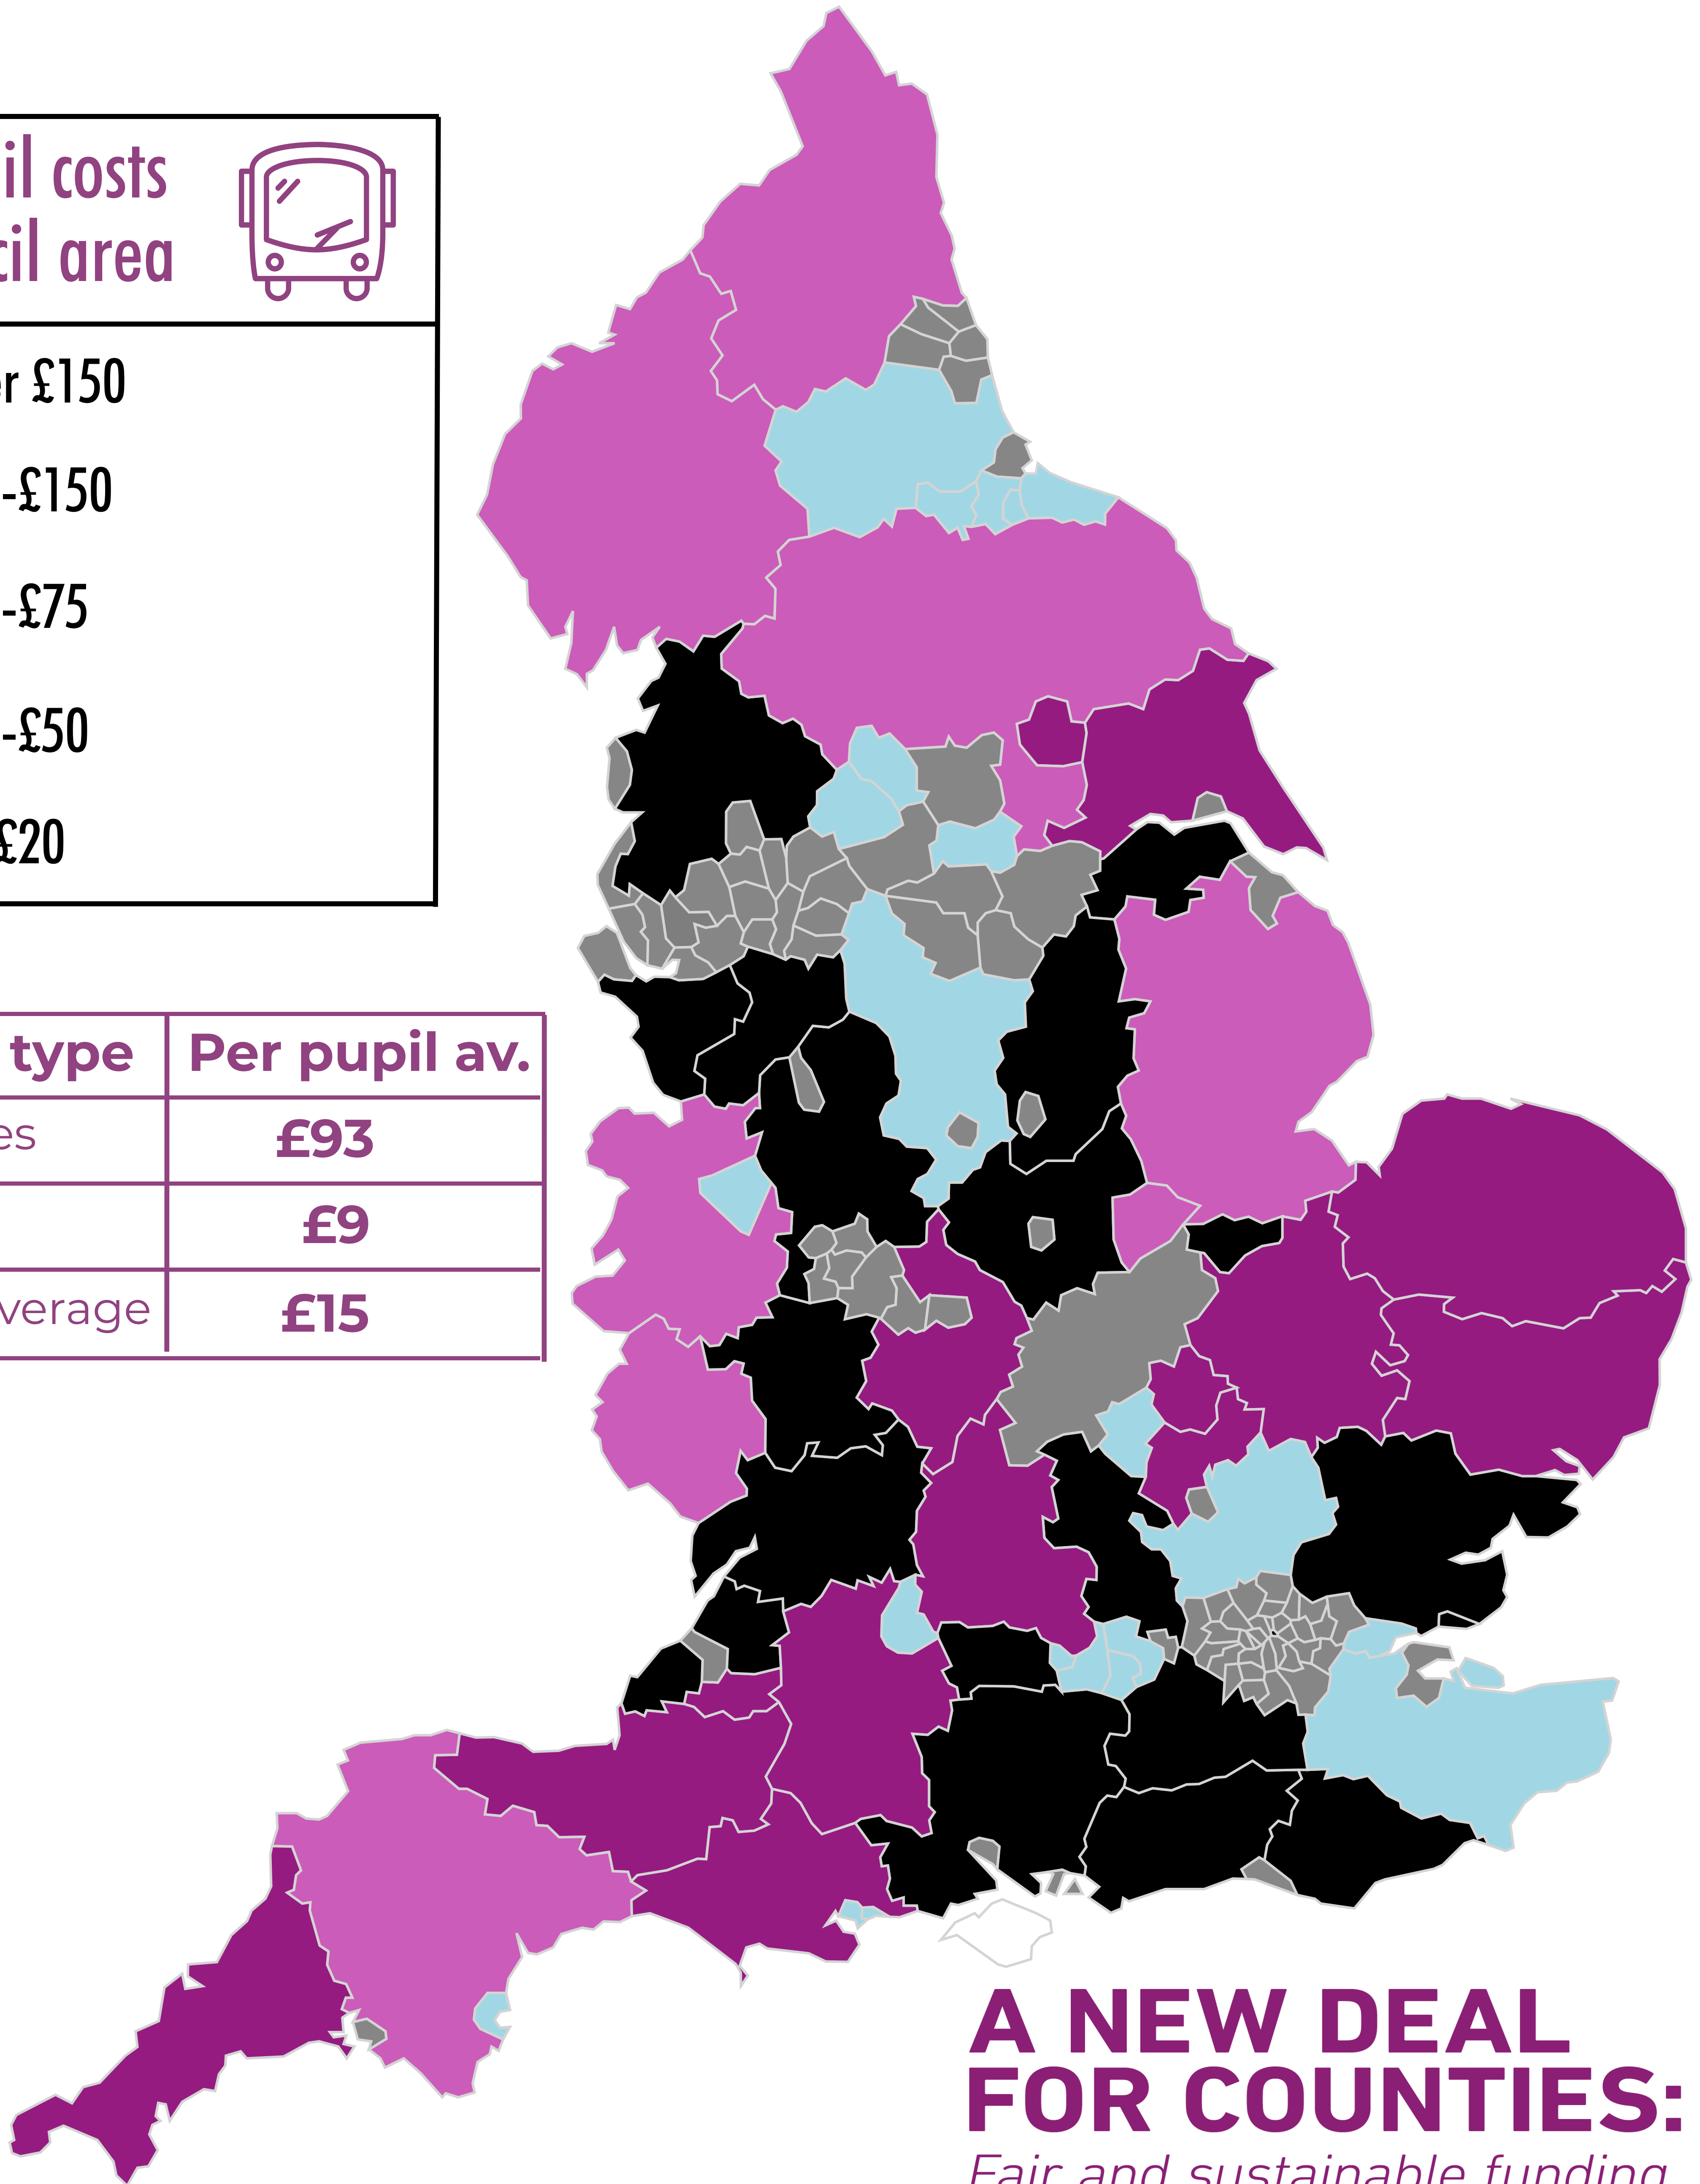

THE COSTS OF DELIVERING HOME TO SCHOOL TRANSPORT

Council type	Per pupil av.
Counties	£93
Cities	£9
England average	£15

A NEW DEAL FOR COUNTIES:
Fair and sustainable funding