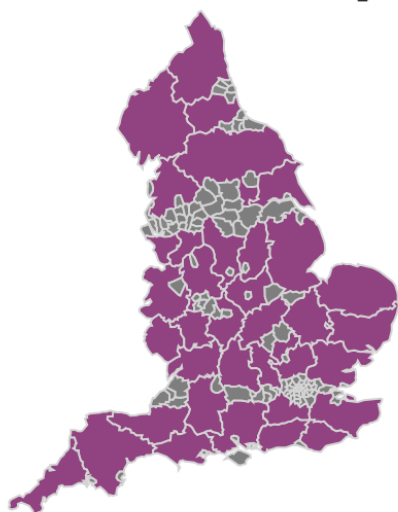

COUNTIES

— In Numbers —

2,635
County councillors
nationwide

Responsible for..

£11million
of revenue expenditure
per councillor

Spent on...

Maintaining 70%
of England's roads

Supporting 41% of
the UK economy

Caring for the
elderly: £ 6.6bn
on social care

Quality education:
86% of county
schools are 'Good'

Counties represent 25million people

Key figures

Responsible for 40% of all local government expenditure

Home to 55% of the country's elderly population

Responsible for 90% of spending on local services

Covering 86% of England's landmass

Learn more: www.yourcountymatters.org.uk

 @CCNOffice